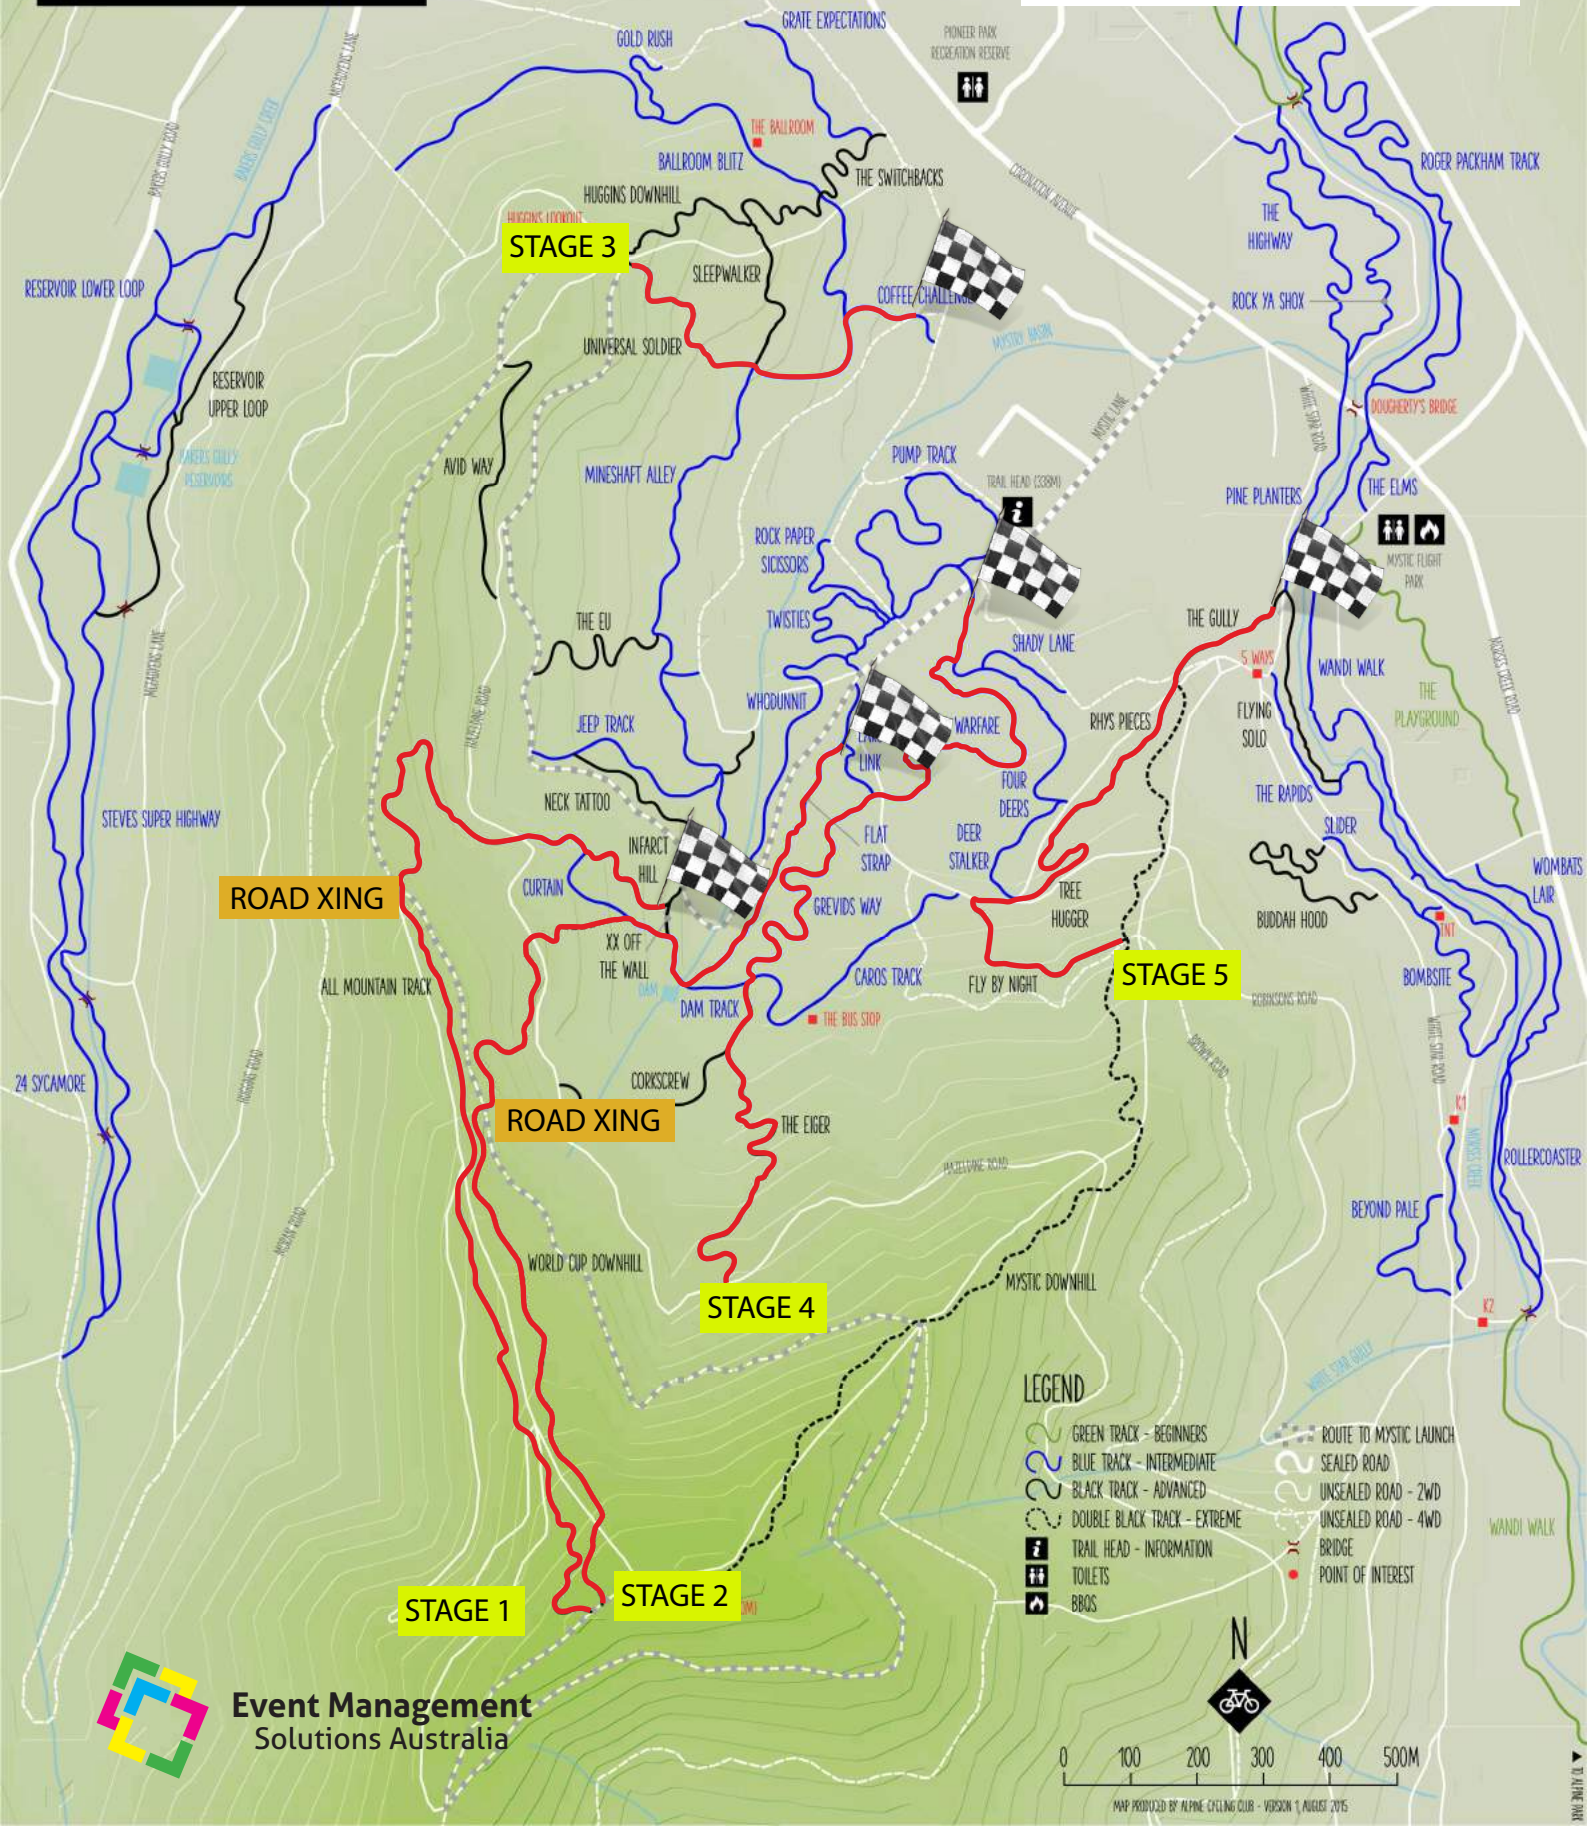

MYSTIC MTB PARK

BRIGHT ■ VICTORIA

Event Management
Solutions Australia