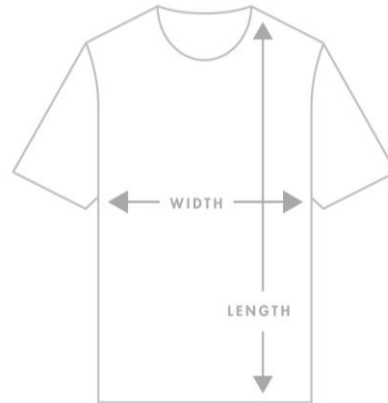

MERCHANDISE, SIZING CHARTS

Adult Hoodie:

Gildan® Heavy Blend™
Adult Hooded Sweatshirt

Size Specification

Sizes	Width (CM)	Length (CM)
XS	46	66
S	51	69
M	56	71
L	61	74
XL	66	76
2XL	71	79
3XL	76	81
4XL	81	84
5XL	86	86

Kids Shirt:

^06	^08	^10	^12
70	75	80	85
55	57.5	60	62.5

MERCHANDISE, SIZING CHARTS

Adult Shirt:

STAPLE TEE MEASUREMENTS						
SIZE	SML	MED	LRG	XLG	2XL	3XL
Body Width (cm)	47	52	56.5	61	64	68
Body Length (cm)	71	75	78.5	82	83.5	85

How We Measure

Ladies Shirt:

WAFFER TEE MEASUREMENTS						
SIZE	XSM	SML	MED	LRG	XLG	2XL
Body Width (cm)	41.5	44	46.5	49	53	56.5
Body Length (cm)	67.5	68.5	69.5	70.5	71.5	72.5

How We Measure