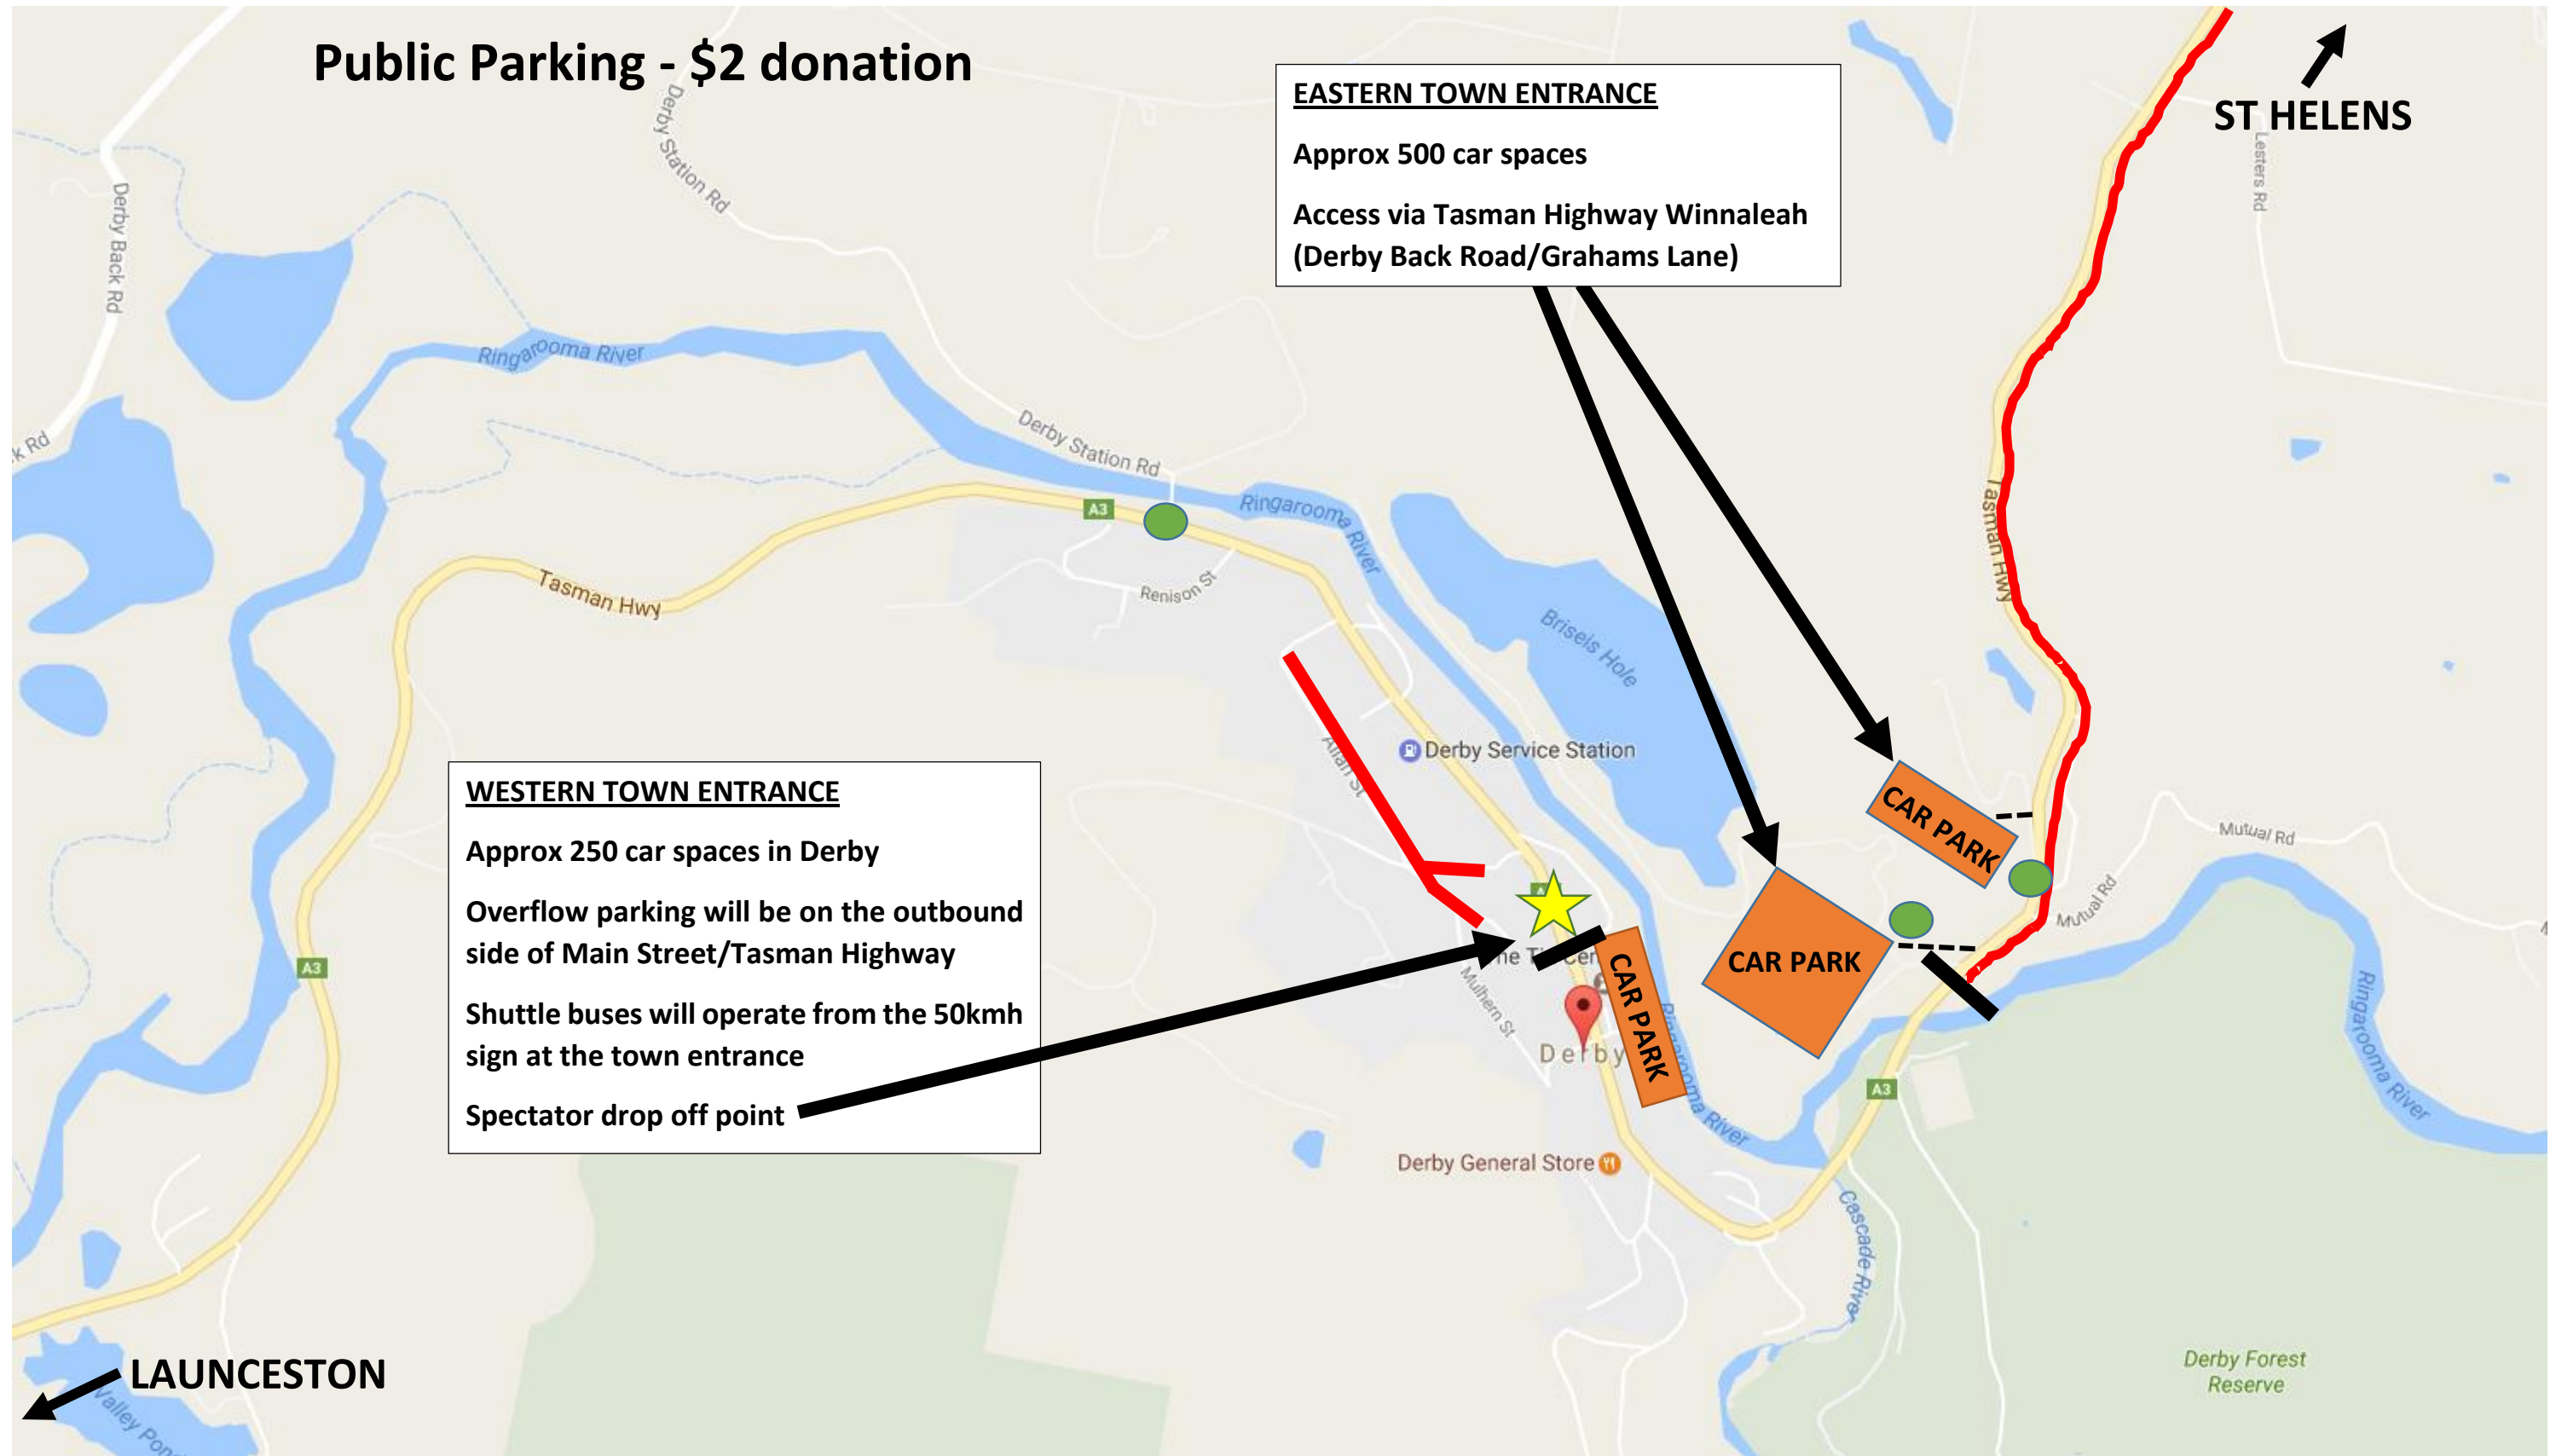

Public Parking - \$2 donation

LEGEND

-  Road Closed
-  No Parking
-  Spectator Drop Off Point
-  Rotary Gold Coin Donation Collection Point
-  Car Park